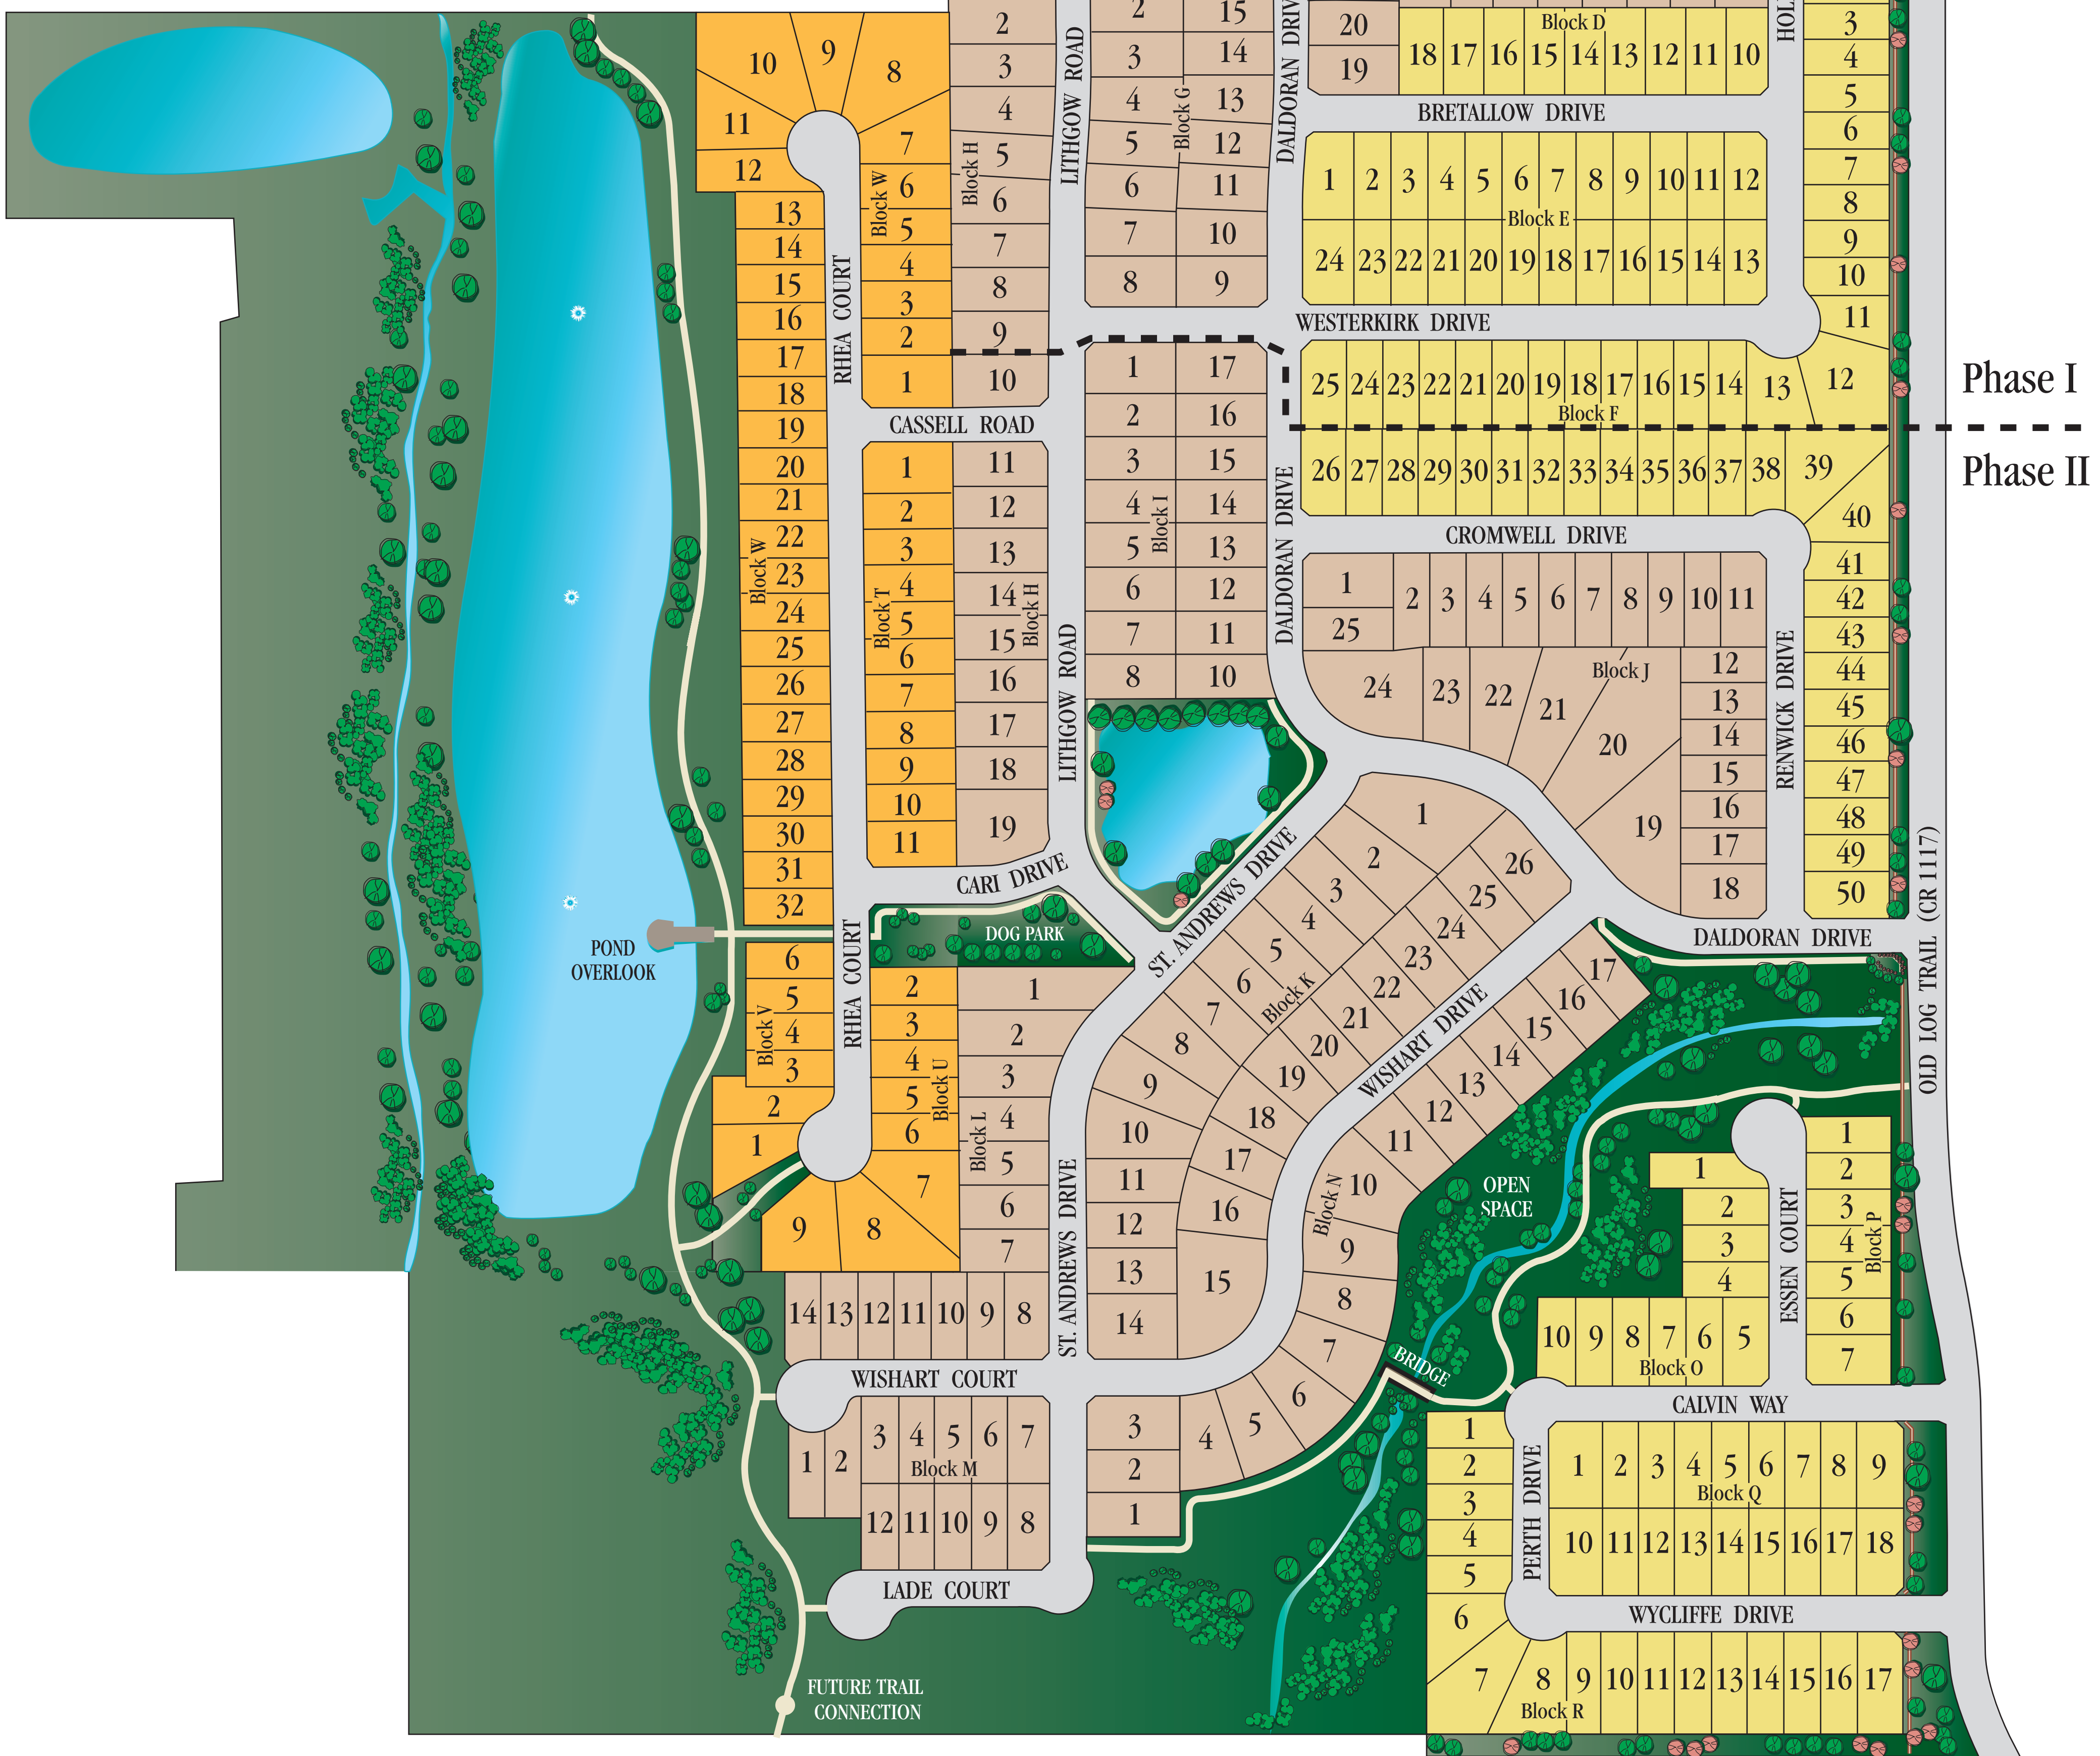

# GLEN CROSSING

A Wynne / Jackson Community

-  50' Homesites
-  60' Homesites
-  Glen Crossing West – 50' Homesites
-  Community Trails

W Y N N E  J A C K S O N

*Site plan is artist's rendering and should not be considered to be representative and is subject to change without notice. Site plan is not to scale.*