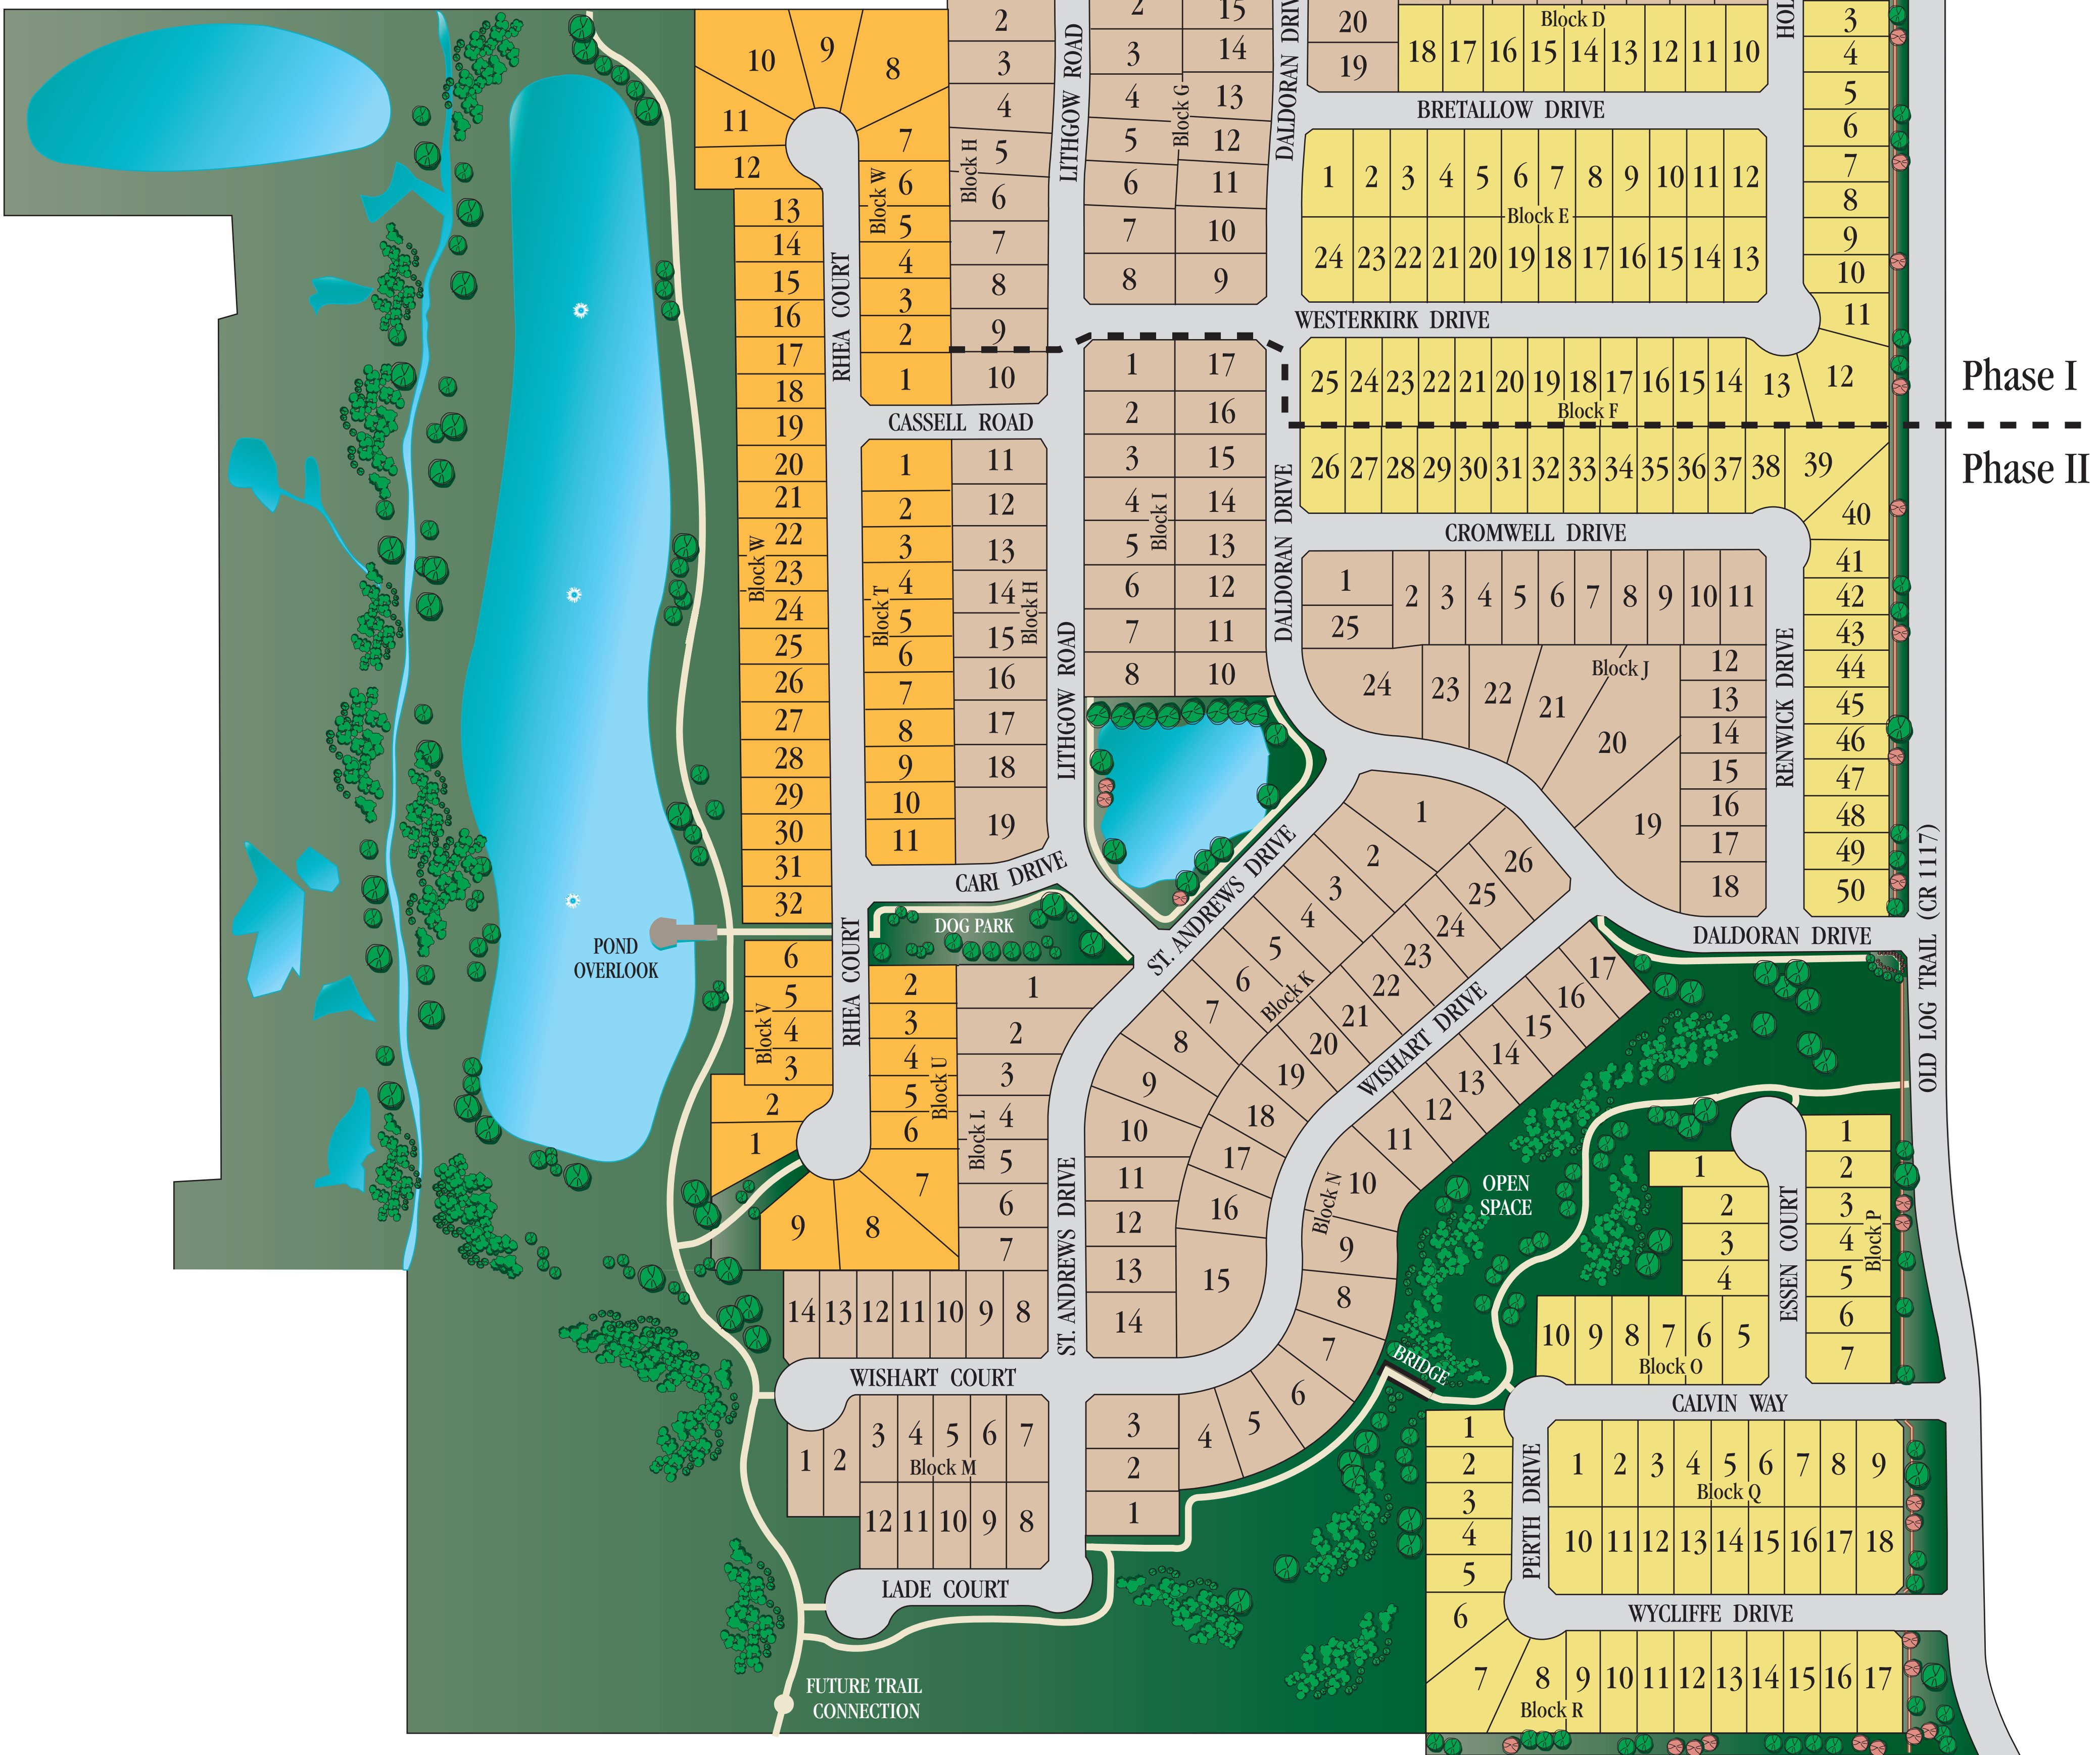

# GLEN CROSSING

A Wynne / Jackson Community

-  50' Homesites
-  60' Homesites
-  Glen Crossing West – 50' Homesites
-  Community Trails

W Y N N E  J A C K S O N

*Site plan is artist's rendering and should not be considered to be representative and is subject to change without notice. Site plan is not to scale.*